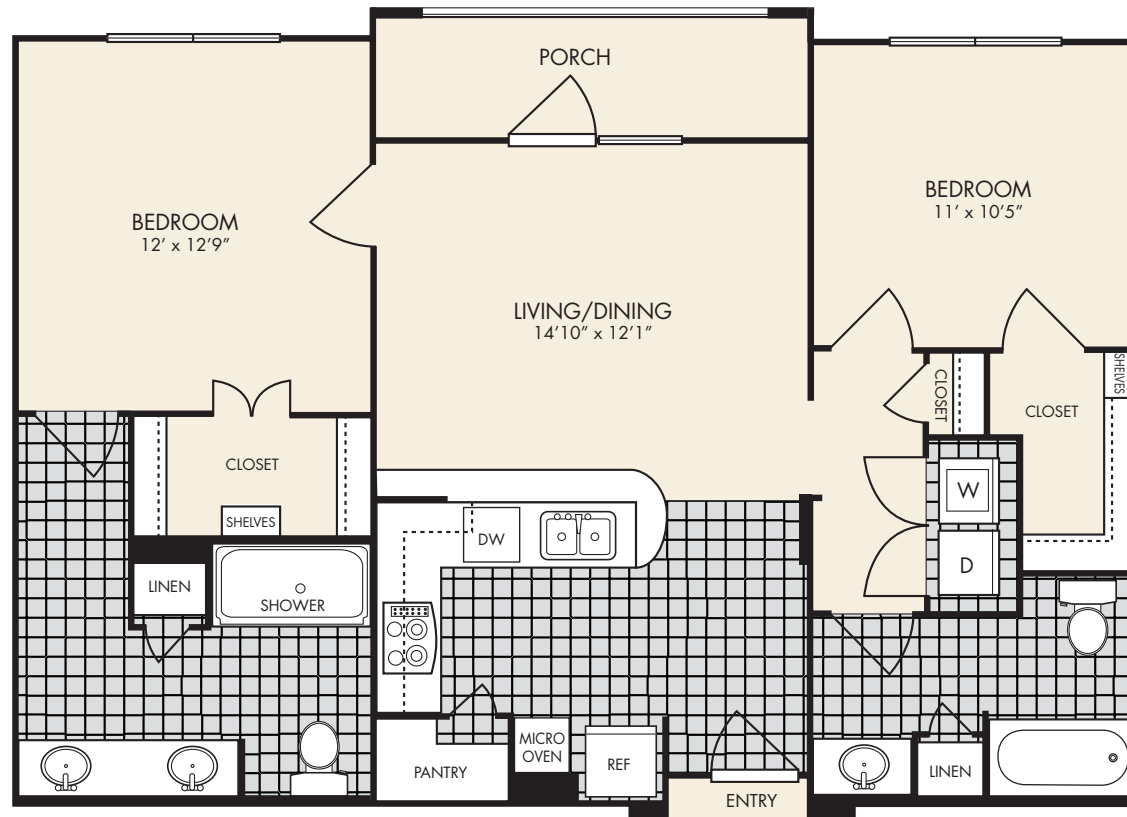

# Milano

Two Bedroom  
Two Bath

Like its namesake suggests, the Milano exudes style. As you would expect, the kitchen boasts the latest designer touches—elegant granite countertops, a ceramic tile floor and backsplash. A beautiful tiled entryway

connects you to a truly uncommon living area with nine-foot ceilings and designer fixtures. After dinner, enjoy the serenity of your own back porch.

Live Well.

All room dimensions are approximate.

**CHURCHILL**  
— ESTATES —