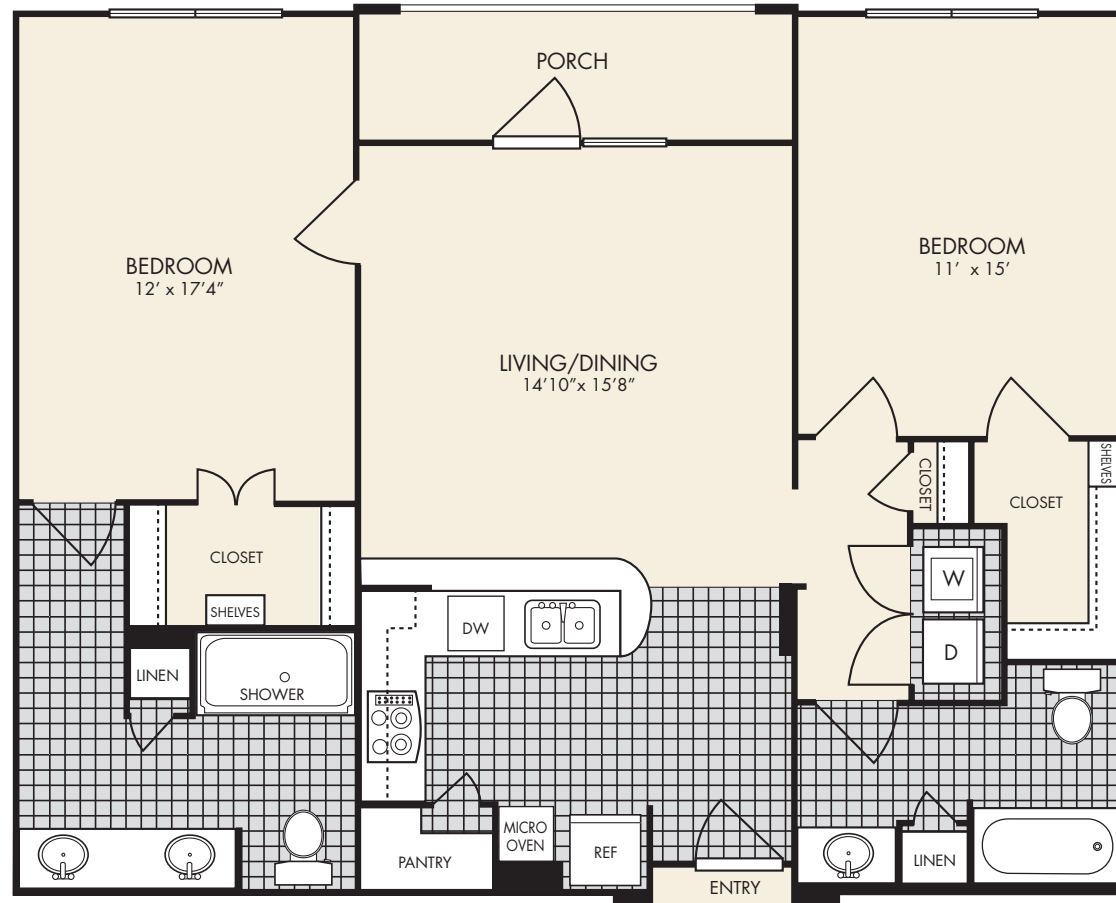

Tuscany

Two Bedroom
Two Bath

Our most spacious floorplan, the Tuscany sacrifices nothing when it comes to sophisticated luxury. From its inviting ceramic tile entryway to its tranquil back porch, the Tuscany affords you the style of

a custom home without the upkeep. Designer touches are everywhere including; granite countertops, ceramic tile floor and backsplash in your kitchen.

Live Well.

All room dimensions are approximate.

CHURCHILL
— ESTATES —