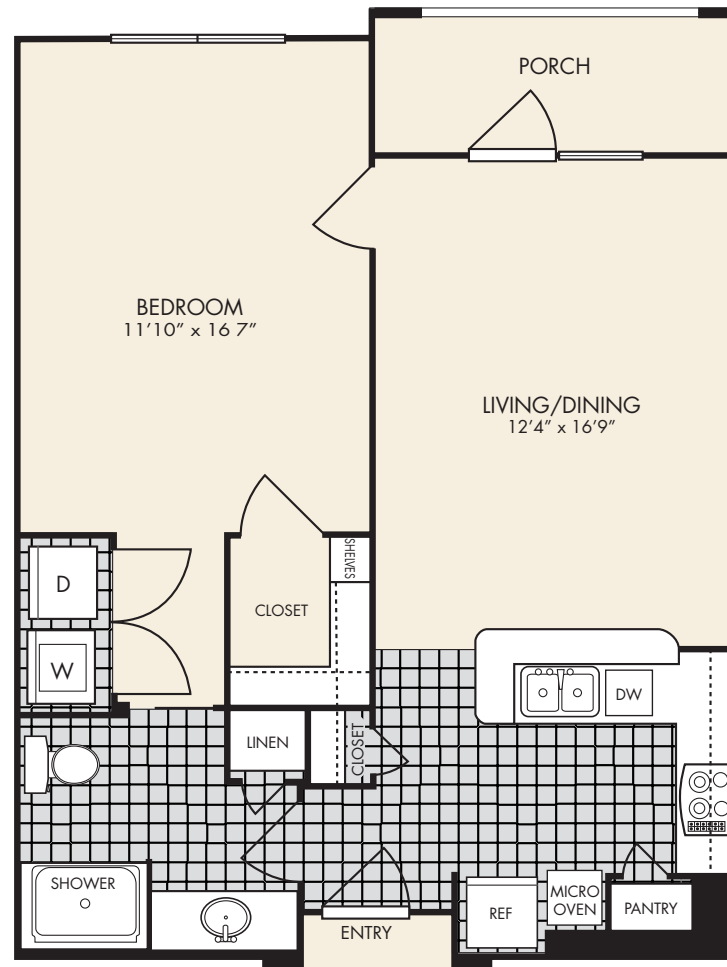

# Veneto

One Bedroom  
One Bath

Stylish, open and spacious, the Veneto is designed to help you enjoy an uncluttered lifestyle. Our largest one bedroom floor-plan, your upscale master suite features

tray ceilings, a spacious closet, linen closet and an elegant bath with ceramic tile floor. Granite countertops, a ceramic tile floor and backsplash are a staple of your designer

kitchen. A large living area with nine-foot ceilings leads you out to an inviting back porch.

Live Well.

All room dimensions are approximate.

**CHURCHILL**  
— ESTATES —

Luxury Senior Living

8501 Lullwater Drive ♦ Dallas, Texas 75238 ♦ 214 343 6400 phone ♦ 214 343 6401 fax ♦ [www.churchillestateslh.com](http://www.churchillestateslh.com)