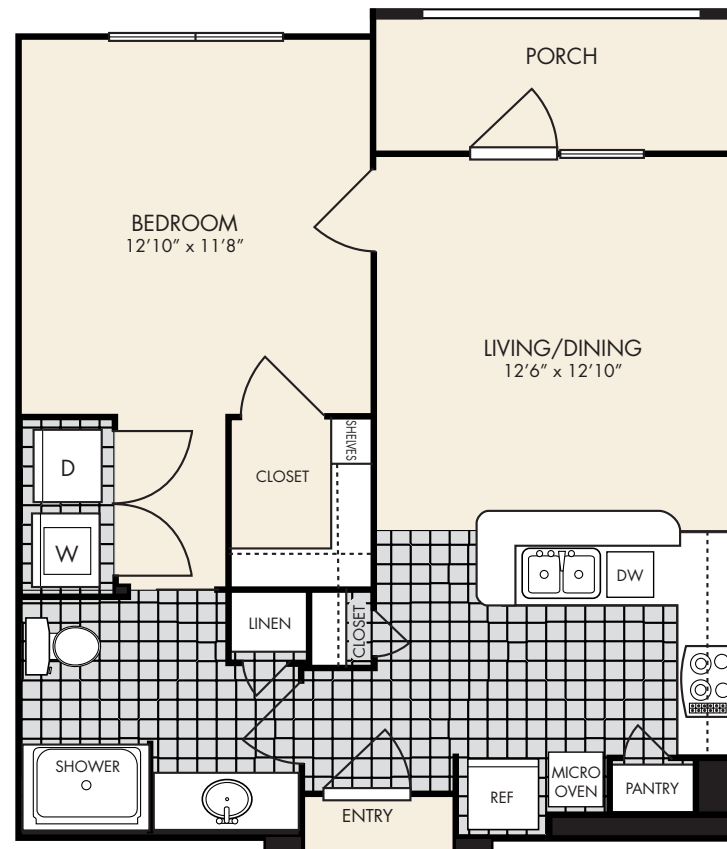

Salerno

One Bedroom
One Bath

From its elegant ceramic tile entryway to the secluded back porch, the Salerno affords you the perfect combination of luxury and privacy. Bright and airy with nine-foot ceilings and

elegant fixtures throughout, no detail has been overlooked. Your private master suite offers tray ceilings, lots of closet space and a ceramic tile floor in the bath. The kitchen

has all the designer touches including granite countertops, a ceramic tile floor and backsplash.

Live Well.

All room dimensions are approximate.

CHURCHILL
— ESTATES —

Luxury Senior Living

8501 Lullwater Drive ♦ Dallas, Texas 75238 ♦ 214 343 6400 phone ♦ 214 343 6401 fax ♦ www.churchillestateslh.com