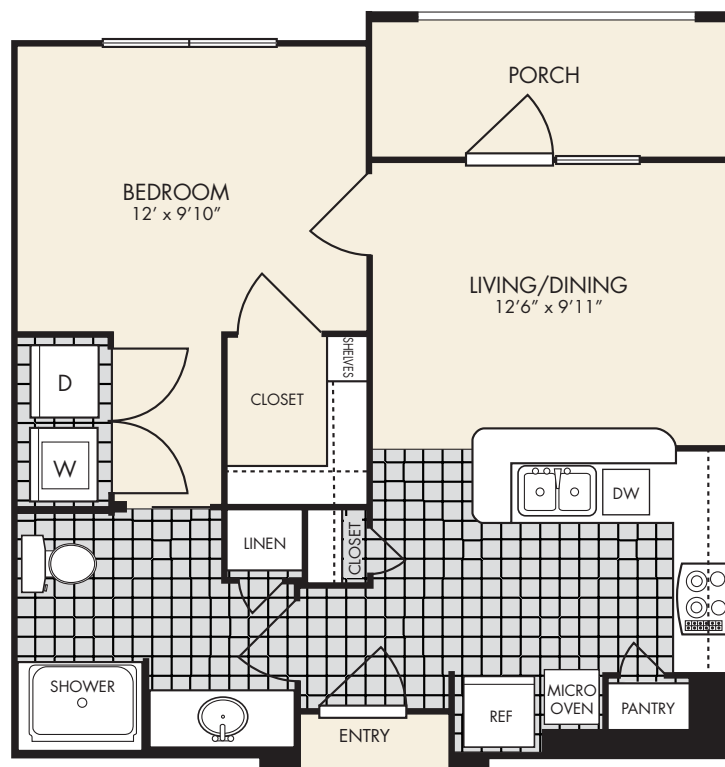

Lombardy

One Bedroom
One Bath

An intimate living space that's big on luxury and convenience, the Lombardy features a large spacious closet, linen closet and full-size washer and dryer connections. Ceramic tile graces your entryway and bathroom. Your

kitchen features designer touches including granite countertops and a ceramic tile floor and backsplash. A private back porch makes the perfect place to dine al fresco.

Live Well.

All room dimensions are approximate.